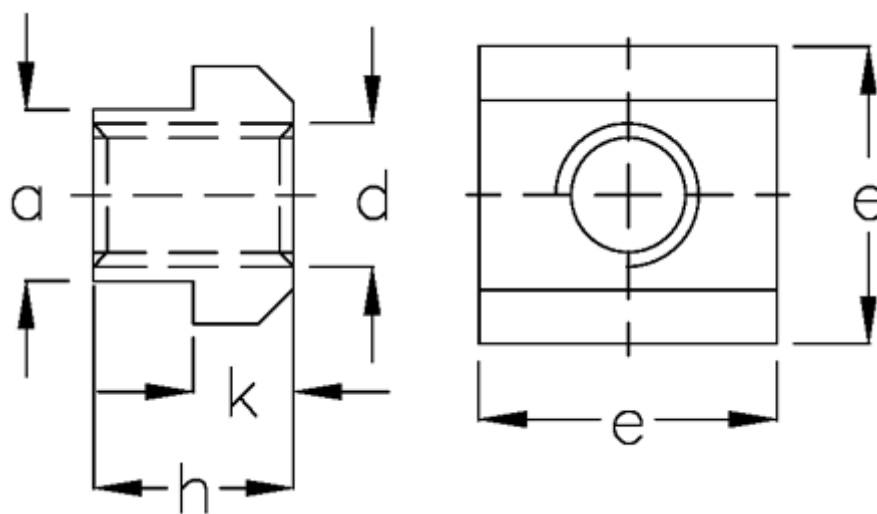

# Data Sheet

Article number: 2050812M88

Description: E+G T-nut  
DIN 508-12-M8-8

## Measures

a	= 12
d	= M8
e	= 18
h	= 14
k	= 7
T-slot width	= 12